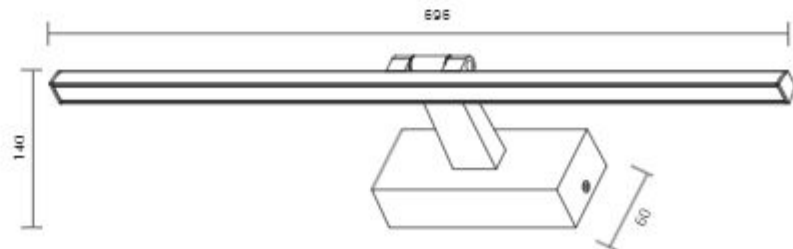

SH-666A-12W