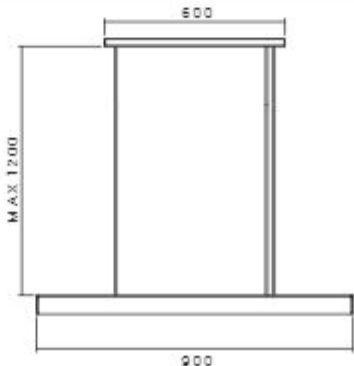

- 2500 LUMENS
- IP4X
- 30W
- 180°
- CRI > 80
- Dim Only 4000K
- Class II
- 280V 50/60Hz