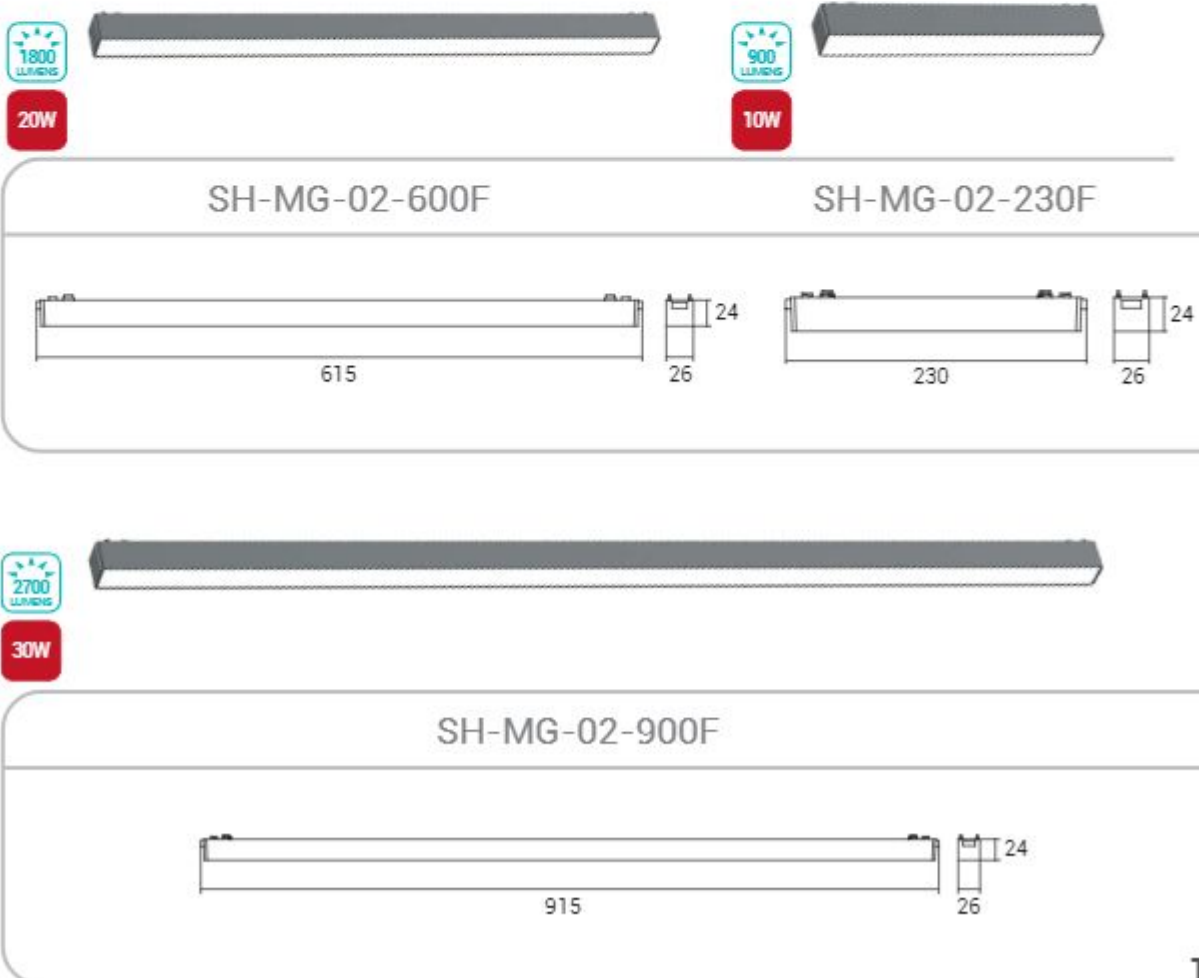

SH-MG-01-18W

SH-MG-01-24W

Ultra-Thin Magnetic Lights

Magnetic Lights

www.shoaco.com

Ultra-Thin Magnetic Lights

Magnetic Lights

www.shoaco.com