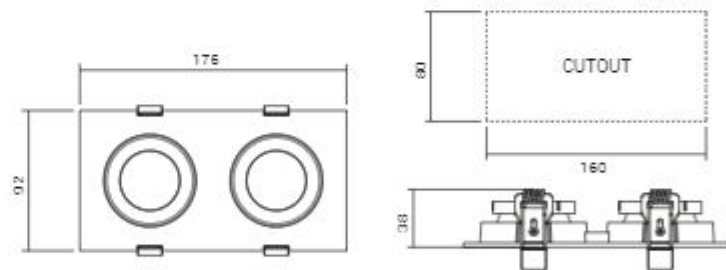

Downlight Frames

Downlights

www.shoaco.com

SH-6102