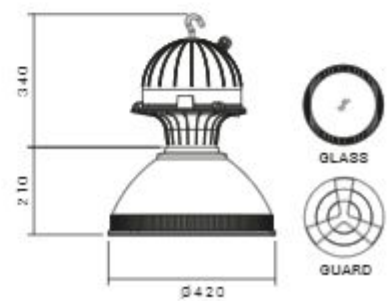

High Bay Lights

High Bay Lights

www.shoaco.com