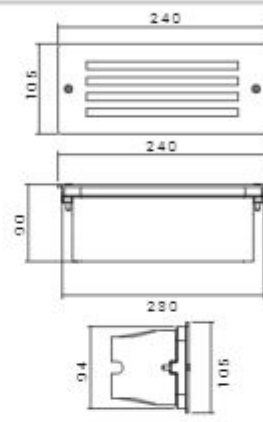

Walk Lights

Walk Lights

www.shoaco.com