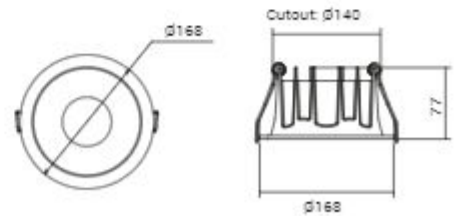

COB Downlights

Downlights

www.shoaco.com

SH-53-15W

SH-53-30W

CRI > 80