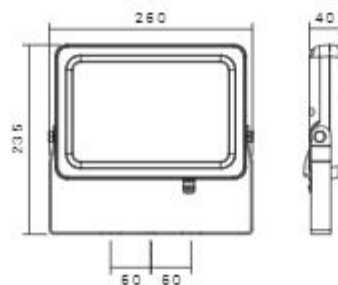

Slim Flood Lights

Flood Lights

www.shoaco.com