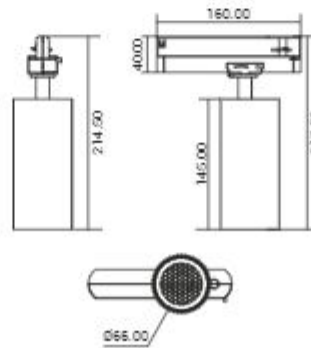

Track Lights

Track-1M
Track-2M

Accessories

900
LMINS

1920
LMINS

2910
LMINS

SH-DL439-10W

SH-DL436-20W

SH-DL437-30W

bridgelux