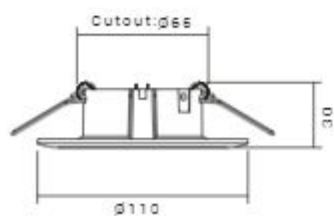

Downlight Frames

Downlights

www.shoaco.com

SH-920