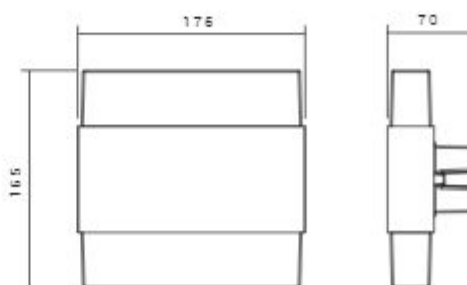

- No Flicker
- CRI > 80
- IP 65
- 220V 50/60Hz
- 12W
- 3000K
- 1100 LUMENS