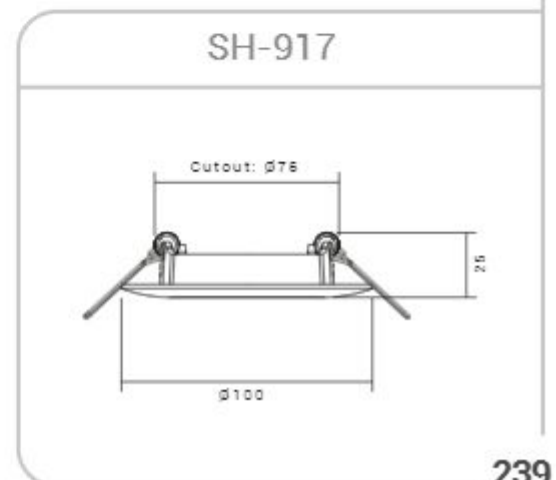

Downlight Frames

Downlights

www.shoaco.com