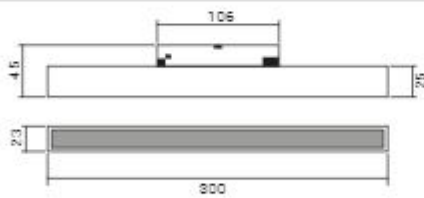

Magnetic Lights

Magnetic Lights

www.shoaco.com

10W

SH-MF10-2M

20W

SH-MF20-2M

30W