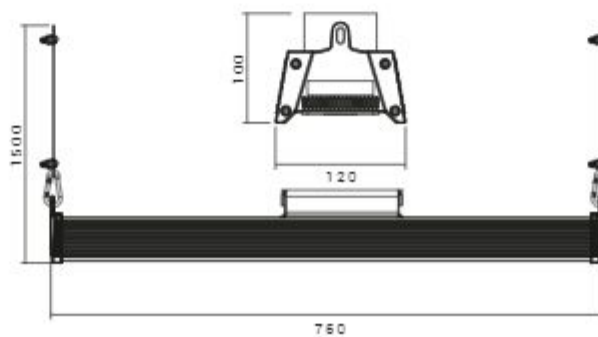

Linear High Bay Lights

High Bay Lights

www.shoaco.com