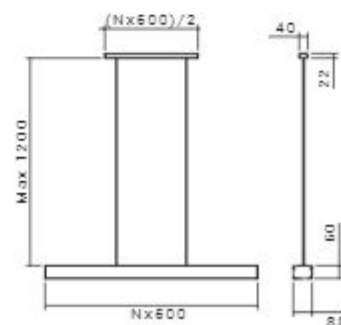

SH-1811S

Order Quantity: nx50cm

- 50 W/M
- 4500 L/M
- CRI > 80
- IP 4K
- 3000h
- 120°
- No Flicker
- 4000K
- 220V 50Hz
- Class I