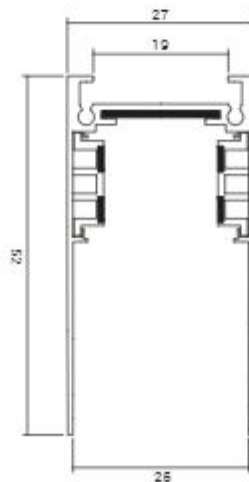

www.shoaco.com

SH-MPS-2M