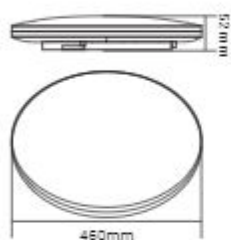

SH-1115-50W

SH-1115-36W

SH-1115-24W

SH-1115-18W

SH-1075-50W

SH-1075-18W

SH-1115S-18W

Waterproof Ceiling Lights