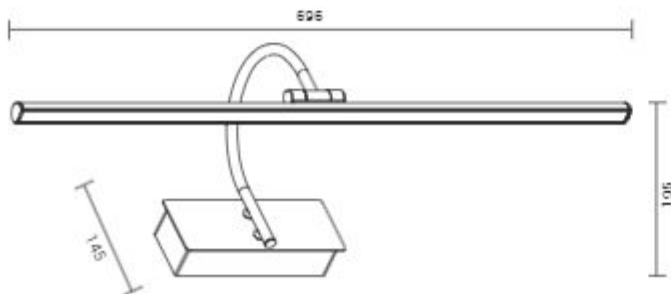

- IP20
- 4000K Cool White
- 600 LUMENS
- 12W
- 480
- 220-240V 50-60Hz
- 25,000h