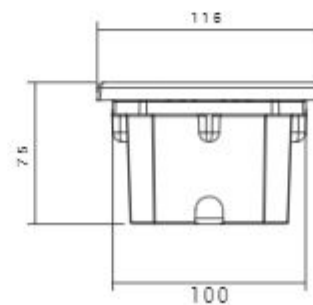

6 Walk Lights

Walk Lights

SH-AD1000-I

SH-AD1000-F

- CREE**
- No Flicker
- 50 LMWDC
- 60°
- CRI > 80
- 3W
- IP 65
- 3000K
- 280V 50/60Hz
- Class I

Walk Lights

Walk Lights

www.shoaco.com