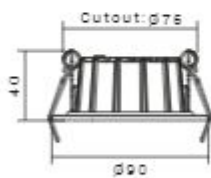

SMD Downlights

- 120°
- Depth 6000K
- IP43
- Dim. 4000K
- CRI-80
- No Flicker
- 3000K
- Class I
- 220V