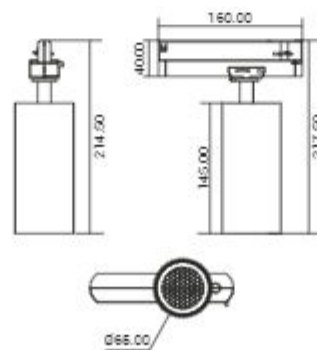

14 Ceiling Lights

Track Lights

Track-1M
Track-2M

Accessories

SH-DL437-30W

SH-DL436-20W

SH-DL439-10W

bridgelux.