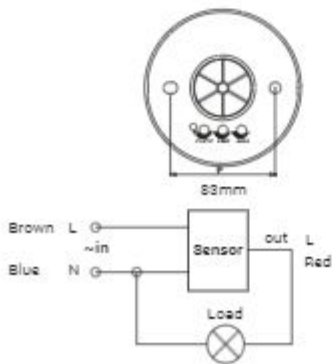

SH-HPS-1000W

SH-MH-1000W

Motion sensors help conserve energy by automatically turning off lights or appliances when no motion is detected, saving money on electricity bills.

11 Sensors

Sensors

SH - 003F

Height of installation 2.5-4.5M