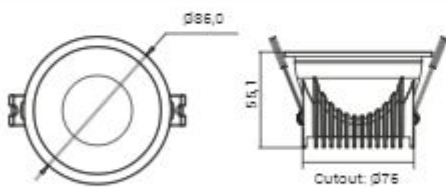

SH-2532-12w