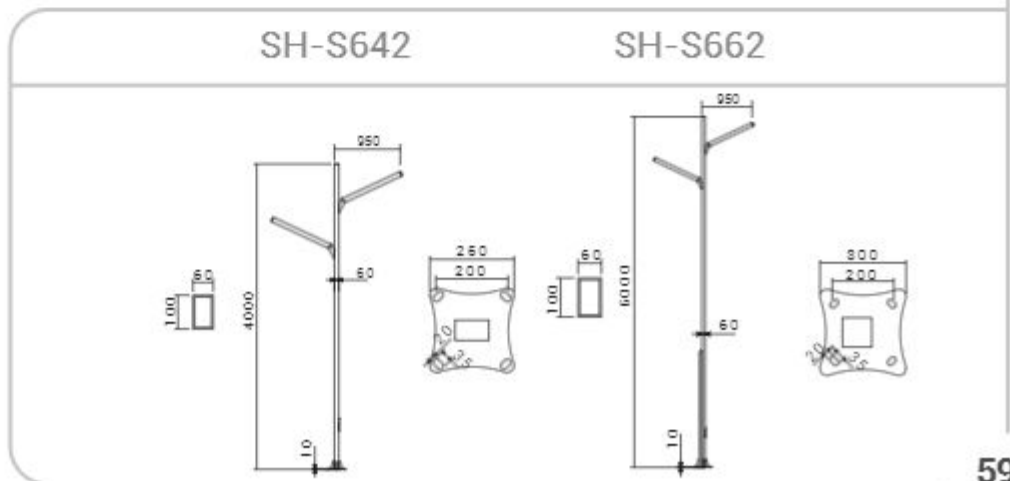

SH-S631

SH-S611

SH-S642

SH-S662

SH-S861

SH-S841

SH-S831

- 7900 Lumens
- IP 65
- 60W
- 3000K
- 6000K
- 280V 50Hz
- Class I