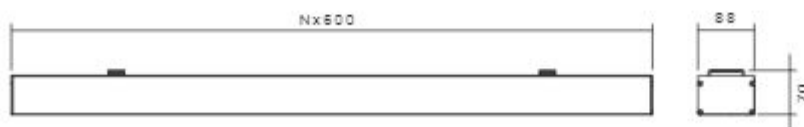

Order Quantity: nx50cm

- 4500 L/M
- 50 W/M
- IP-40
- 2500
- 120°
- CRI-80
- 2x1000 4000K
- No Flicker
- Class I
- 50000h