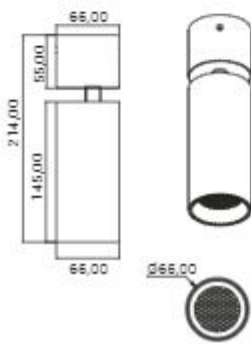

SH-DL437-30W

bridgelux

Adjustable Solo Lights

SH-446-20W

SH-449-10W

bridgelux

Pendant Lights

Ceiling Lights