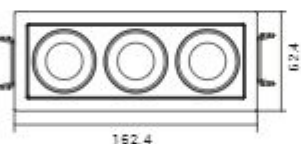

Downlights

Downlights

www.shoaco.com

5W

SH-10A-01

Cutout: 55*55

15W

SH-10A-03