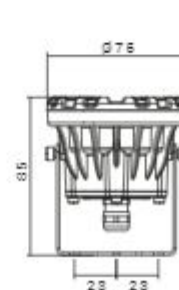

3 Flood Lights

Outdoor LED Spotlights

1320 LUMENS
12W
CRI 970

770 LUMENS
7W
No Flicker
CRI 525

270 LUMENS
3W
No Flicker
CRI 270

SH-1292

SH-1290

SH-1288