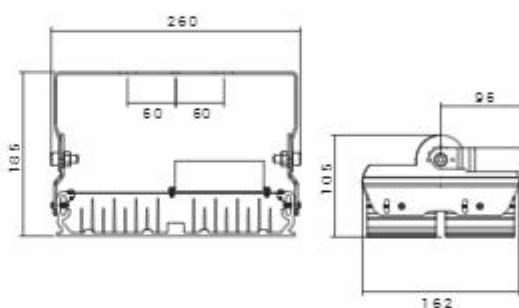

SH-4730-60W

13750
LUMENS

110W

2500

SH-4730-110W

21000
LUMENS

170W

3600