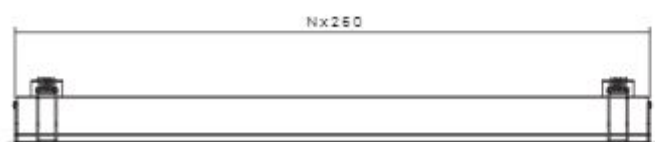

Order Quantity: nx25cm

- 100°
- IP40
- No Flicker
- 2700 L/M
- 36 W/M
- Dim 4000K
- CRI > 80
- Dim 3000K
- 1000
- Class I
- 220V