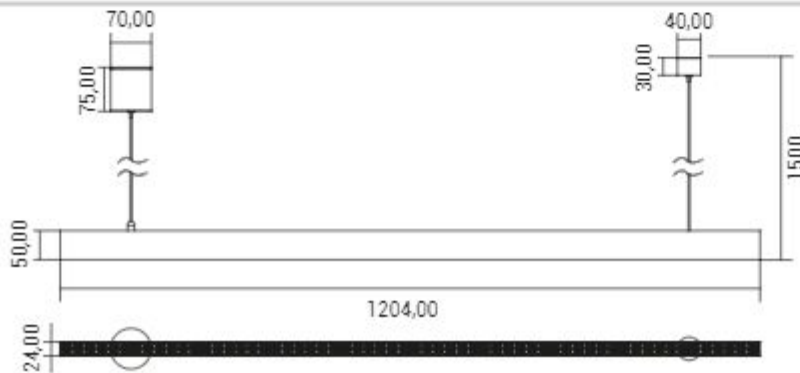

SH-305R-24W