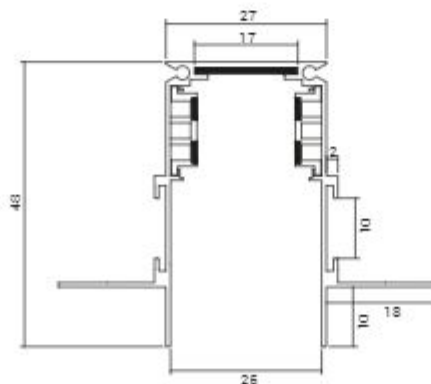

Magnetic Track Lights

Magnetic Lights

www.shoaco.com

SH-MPR-2M