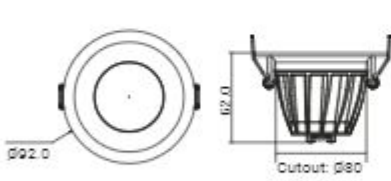

SH-AL2512-7W

3600 LUMENS