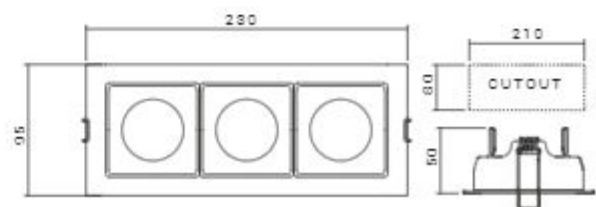

Downlight Frames

Downlights

www.shoaco.com

SH-6203