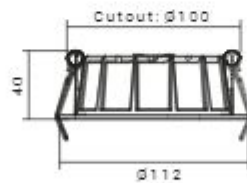

SH-4020-15W