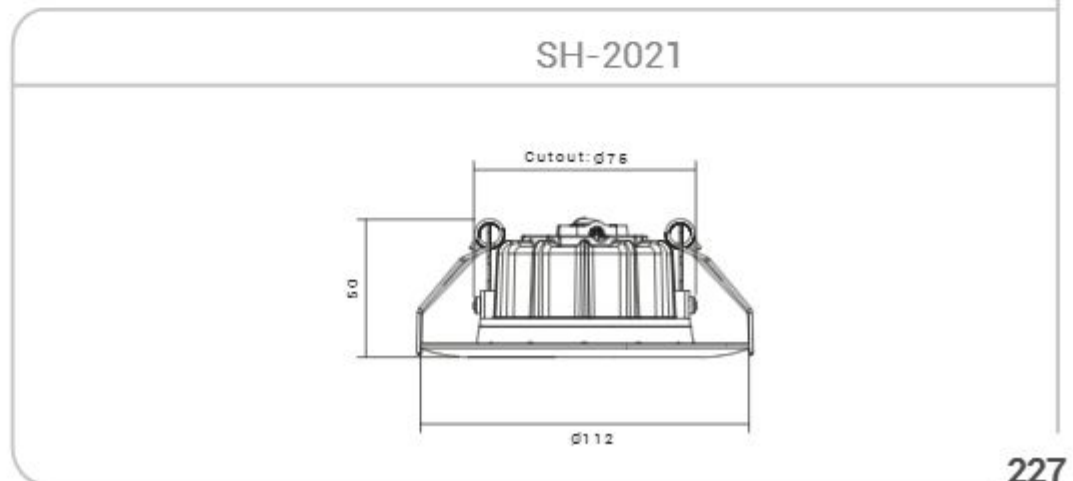

- 120°
- IP66
- 240
- 7W
- 385 LUMENS
- CRI > 80
- No Flicker
- 12V
- 30W 50Hz
- 5000H
- 6000K
- 4000K
- 3000K
- Class I