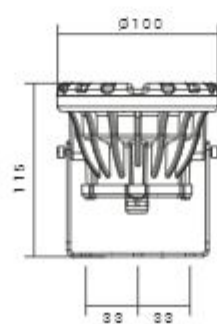

3 Flood Lights

Outdoor LED Spotlights

1320 LUMENS
12W
CRI 970

770 LUMENS
7W
No Flicker
CRI 525

270 LUMENS
3W
No Flicker
CRI 270

SH-1292

SH-1290

SH-1288