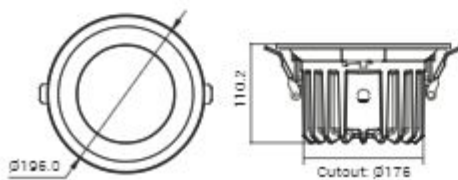

SH-AL6029-40W

bridgelux.