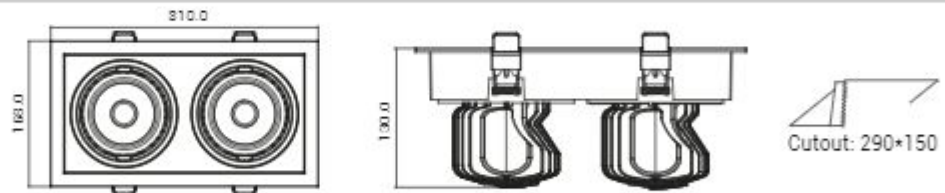

COB Downlights

Downlights

3276
LUMENS

6480
LUMENS

9774
LUMENS

bridgelux

www.shoaco.com