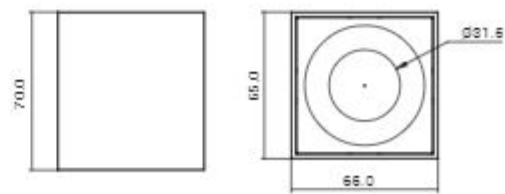

SH-ML10021S-42W

Ø500.0
Ø444.0

50.0

SAMSUNG

Ceiling Lights

SH-1012F-12W

SH-1006F-6W

bridgelux.