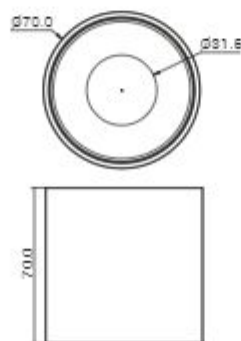

Ceiling Lights

Ceiling Lights

www.shoaco.com

SH-ML1006R-6W

SH-ML1012R-12W

Solo Light

Ceiling Lights

www.shoaco.com