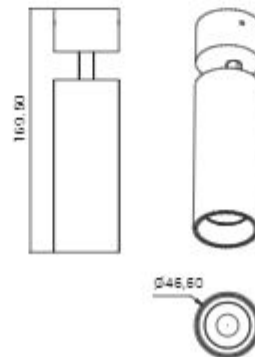

SH-449-10W