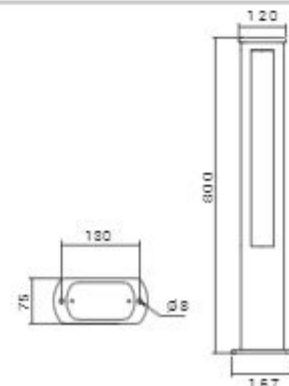

9W
840

9W
900

20W
1500

25W
2230

25,000h
IP64
Class I
CRI > 80
CCT: 4000K
240V 50Hz