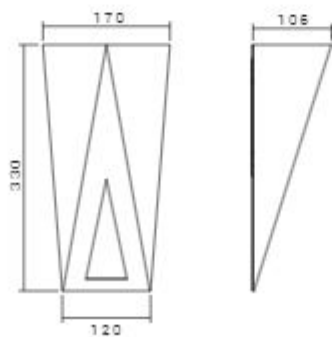

www.shoaco.com

Baseboard Lights

Wall Lights

www.shoaco.com

SH-1820

Order Quantity: nx300cm

Mirror lights are essential for providing even and flattering illumination for tasks like applying makeup or grooming. They can also enhance the aesthetics of a space, adding a touch of elegance and sophistication to a room's decor.