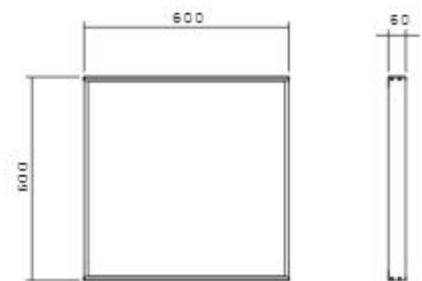

Pendant

Mount Ceiling

Panel Lights

www.shoaco.com

54W

40W

SH-60x60-54W

SH-60x60-40W