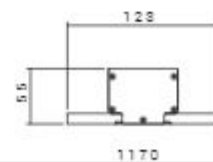

Wall Lights

Wall Lights

www.shoaco.com