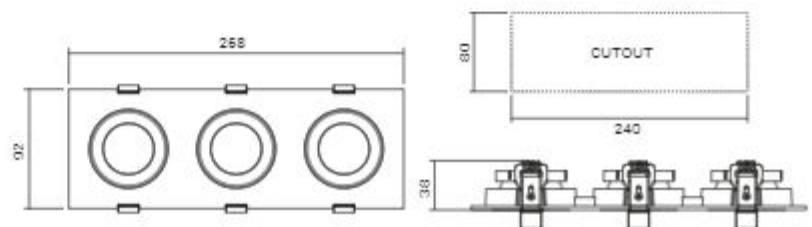

Downlight Frames

Downlights

www.shoaco.com

SH-6103