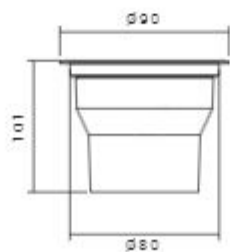

bridgelux

- No Flicker
- LED Core
- 30,000h
- 385
- 3W
- CRI > 70
- IP 66
- 30°
- 270 LUMENS
- 12V
- Class I
- 280V 1500lm