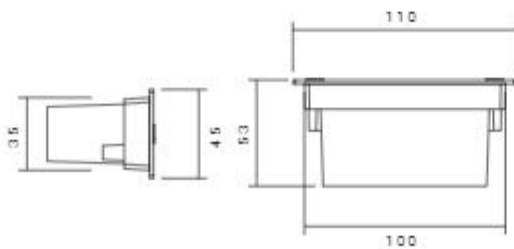

Walk Lights

Walk Lights

www.shoaco.com

- 15S
- No Flicker
- CRI > 80
- TW
- IP 65
- 3000K
- 200W
- Class I