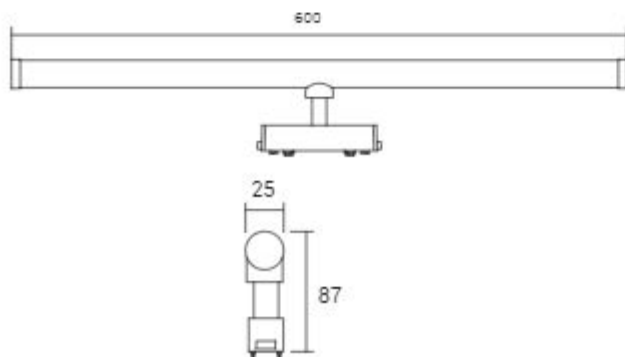

SH-MG-04-20w-F

- 48v
- CRI > 90
- OSRAM LED
- IP20
- 5w/10w/15w/20w/30w/4000K
- Dimmable
- Adjustable