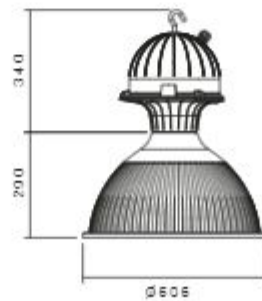

High Bay Lights

High Bay Lights

www.shoaco.com