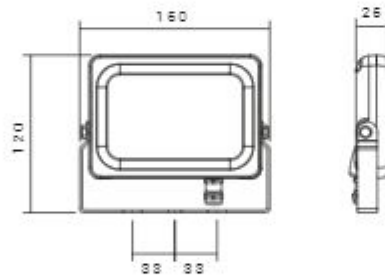

SH-5730-30W