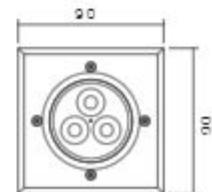

Inground Lights

Inground Lights

www.shoaco.com

SH-1289-C

SH-1289-S

bridgelux

- No Flicker
- LED Core
- 30,000h
- 385
- 3W
- CRI > 70
- IP 66
- 30°
- 270 LUMENS
- 12V
- Class I
- 280V 1500lm

Inground Lights