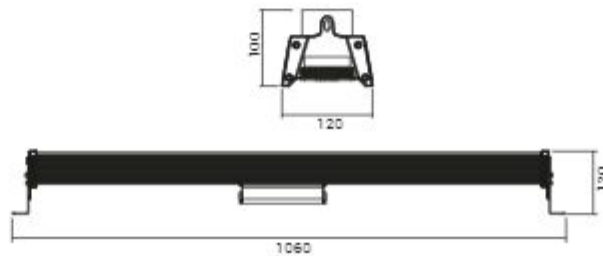

29000
LUMENS

220W

4700

SH-4731M-170W

SH-4731M-220W

- No Flicker
- 30°
- CR>70
- 60°
- IP 66
- 90°
- 2000K
- Daylight 5000K
- 240V 50Hz
- Class I

Flood Lights

400W