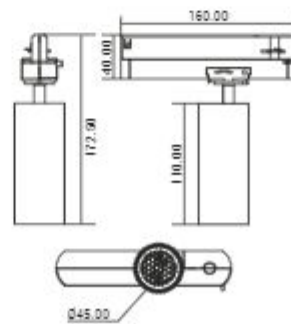

14 Ceiling Lights

Track Lights

Track-1M
Track-2M

Accessories

SH-DL437-30W

SH-DL436-20W

SH-DL439-10W

bridgelux.