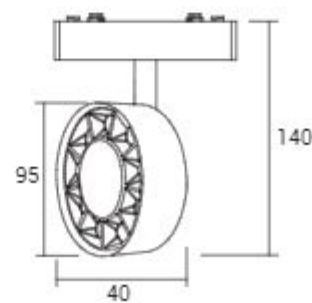

SH-MG-04-9w-G

- 48v
- CRI > 90
- OSRAM LED
- IP20
- 5w/10w/15w/20w/30w/4000K
- Dimmable
- Adjustable