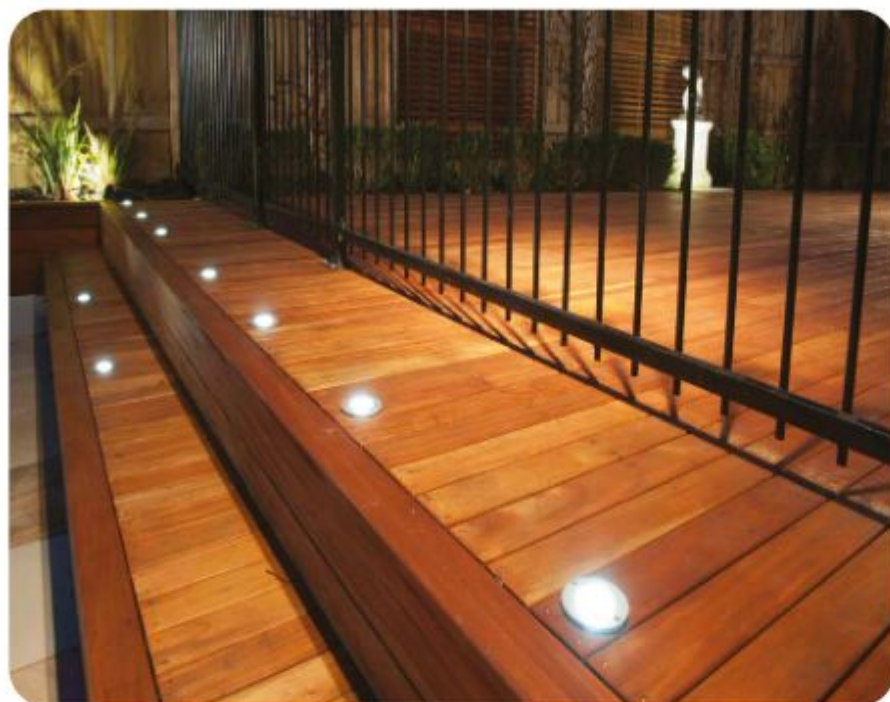

www.shoaco.com

SH-1293-C

SH-1293-S

bridgelux

- LED Chip
- 30,000h
- 1312
- 12W
- CRI > 70
- 1320 LUMENS
- 30°
- IP 65
- RGB
- Class I
- 240V 50/60Hz

Inground Lights

Inground Lights

www.shoaco.com