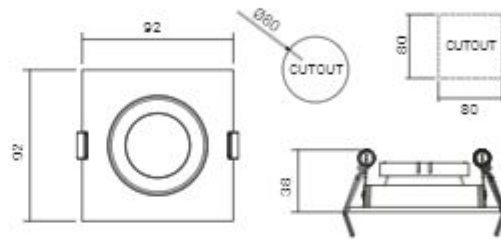

Downlight Frames

Downlights

www.shoaco.com

SH-6101