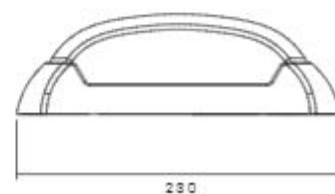

- 1000 LUMENS
- No Flicker
- 12W
- IP66
- CRI > 80
- 24h ON/OFF 4000K
- 12V
- 240V 50/60Hz
- Class III
- Class II