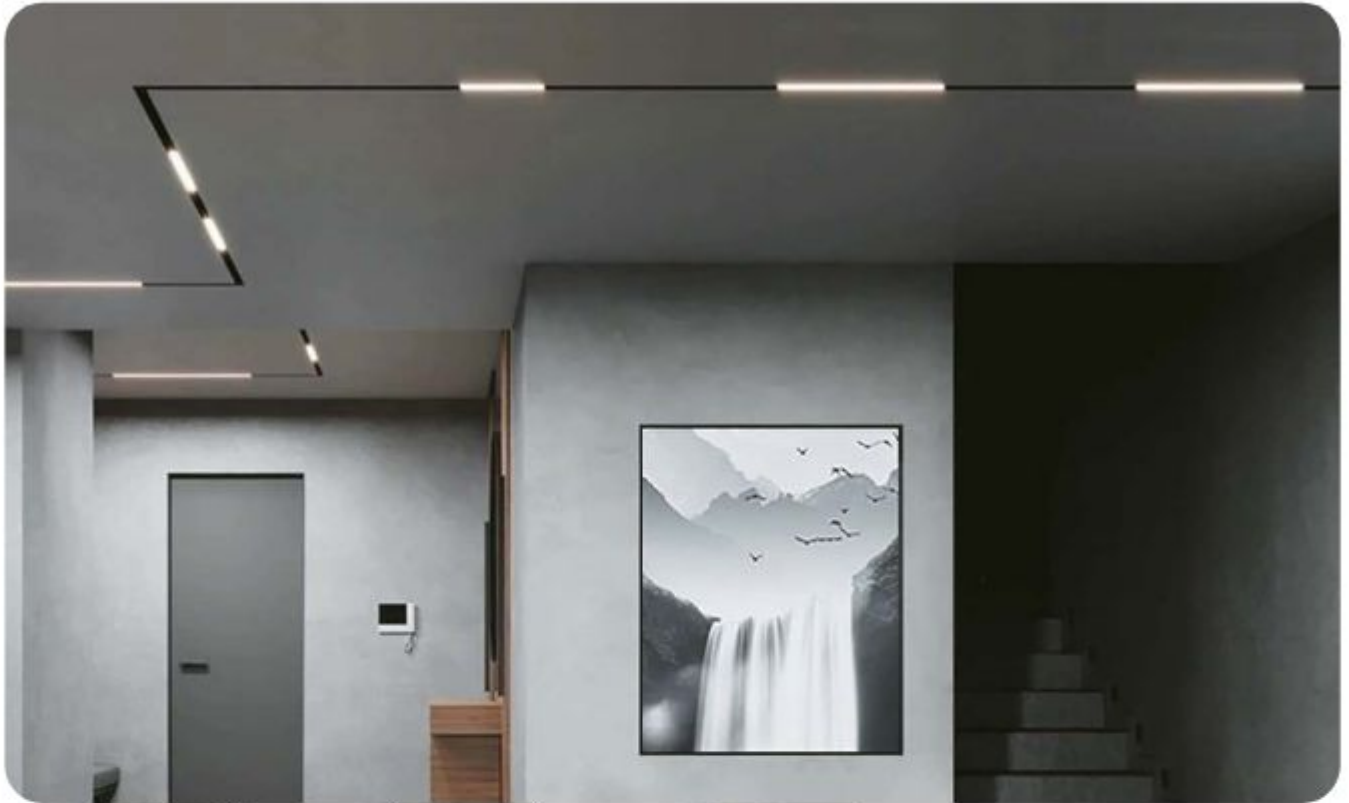

Magnetic Track Lights

Magnetic Lights

www.shoaco.com

SH-MPR-2M