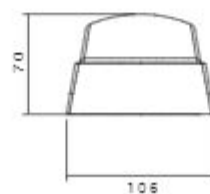

- 1000 LUMENS
- No Flicker
- 12W
- IP66
- CRI > 80
- 24h ON/OFF 4000K
- 12V
- 240V 50/60Hz
- Class III
- Class II