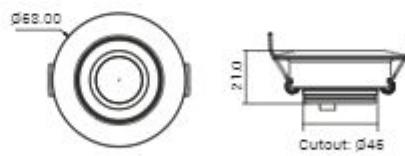

SH-704-12w