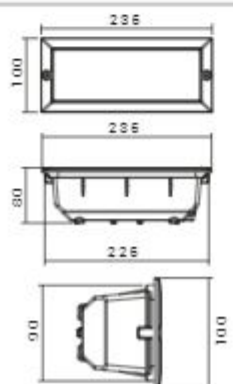

Walk Lights

Walk Lights

www.shoaco.com