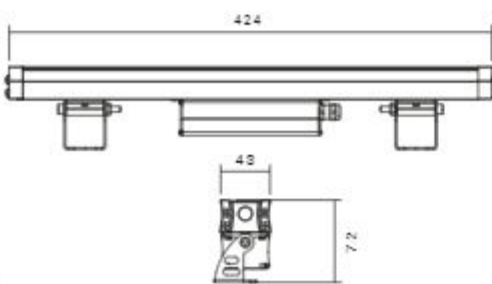

SH-1395-12LED

SH-1395-36LED