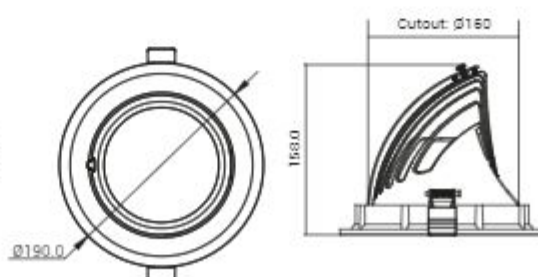

bridgelux.