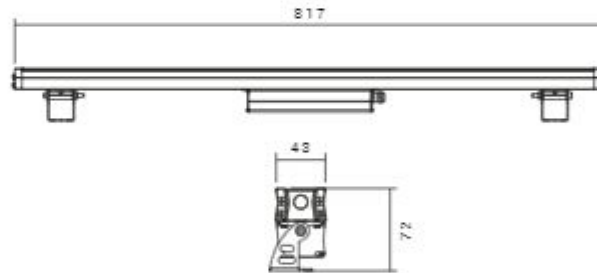

660 LUMENS

615

6W

2700 LUMENS

1580

24W

SH-1395-24LED