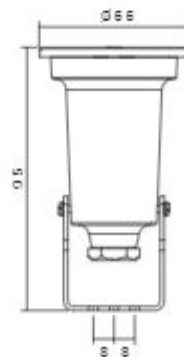

bridgelux.

Outdoor LED Spotlights

90
LUMENS

1W

No
Flicker

Cr
202

SH-1010

bridgelux.