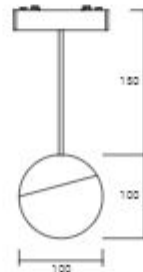

SH-MG-05-E-150

Ultra-Thin Magnetic Lights

6W

12W

SH-MG-01-6W

SH-MG-01-12w

18W

24W