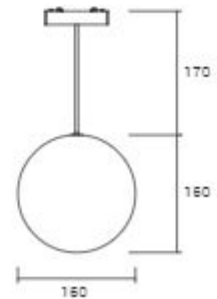

SH-MG-05-E-150