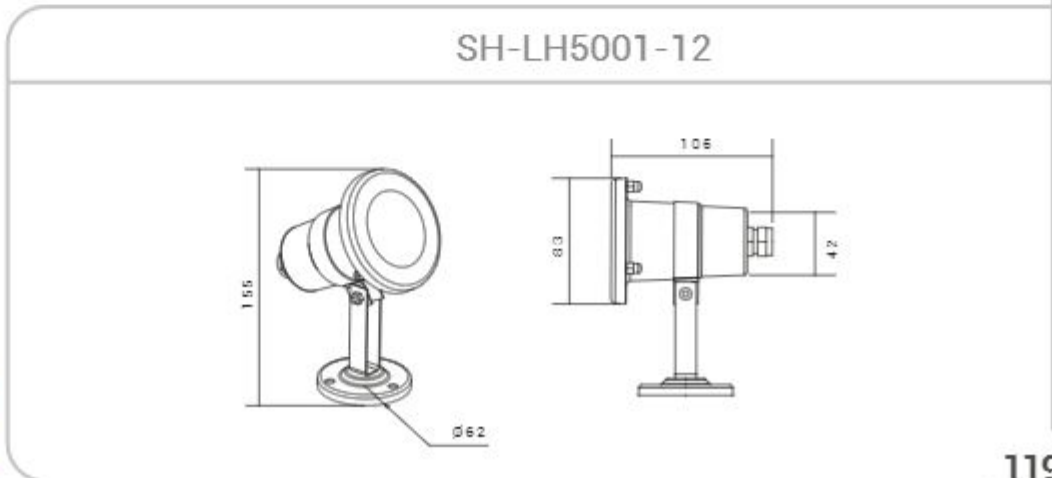

SH-B4B0657

SH-B4B0618

Underwater Lights

TR-60-60W
TR-150-150W
TR-240-240W
TR-300-300W

SH-LH5001-12

Wall lights provide ambient lighting that can enhance the atmosphere and mood of a room, creating a warm and inviting space. They also serve as functional lighting, illuminating specific areas or highlighting architectural features, adding both style and practicality to a room's design.