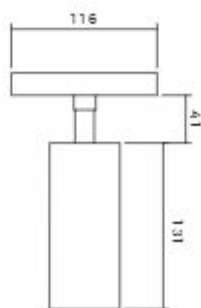

Magnetic Lights

Magnetic Lights

www.shoaco.com

10W

25W

SH-MT10-2M

SH-MT25-2M