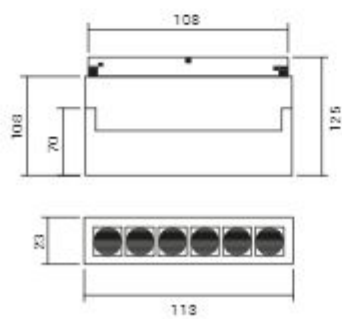

12W

SH-MGA6-2M SH-MGA12-2M