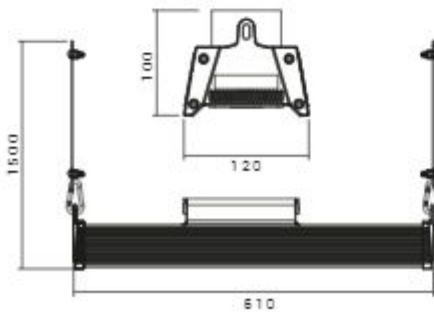

Linear High Bay Lights

High Bay Lights

www.shoaco.com