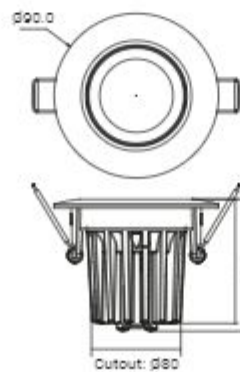

Downlights

Downlights

www.shoaco.com

5W

SH-10A-01

Cutout: 55*55

15W

SH-10A-03