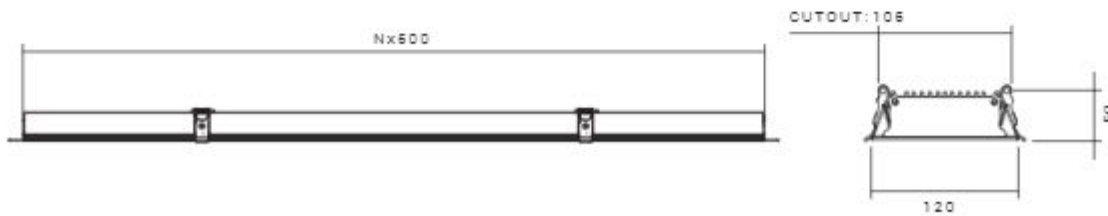

Order Quantity: nx50cm

- 4650 L/M
- 50 W/M
- IP-4X
- CRI > 80
- 120°
- 2m 1000h 4000K
- No Flicker
- Class I
- 240V 50/60Hz