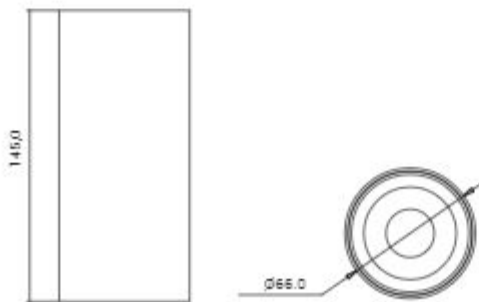

bridgelux.

- 24°
- 1425 LUMENS
- 15W
- 4000K
- IP 20
- 3000K
- CRI > 90
- 200-240V
- 50/60Hz