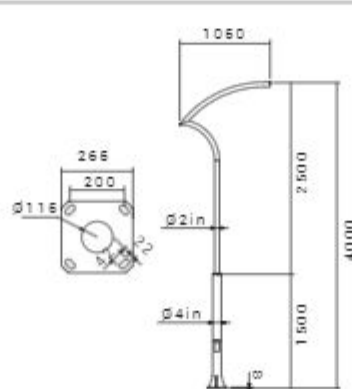

SH-7250-100W

SH-7350-150W