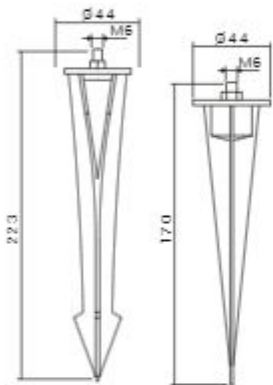

SH-1398-3W

CREE

Lawn Light

Big Spike Light Small Spike Light

SH-2507

Trick Light

www.shoaco.com

SH-360D