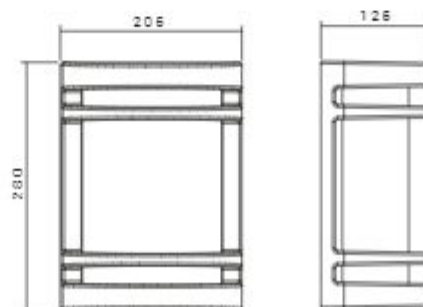

SH-100N

- 1660
- No Flicker
- 1110 LMWGL
- CRi > 80
- 15W
- 3000K
- IP 65
- Class I
- 230V 50Hz