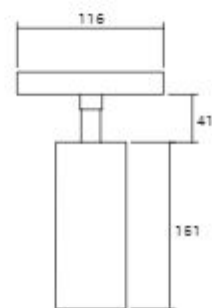

Magnetic Lights

Magnetic Lights

www.shoaco.com

10W

25W

SH-MT10-2M

SH-MT25-2M