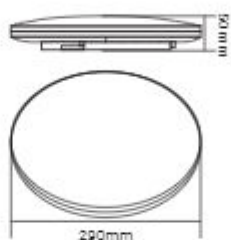

SH-1115-50W

SH-1115-36W

SH-1115-24W

SH-1115-18W

SH-1075-50W

SH-1075-18W

SH-1115S-18W

Waterproof Ceiling Lights