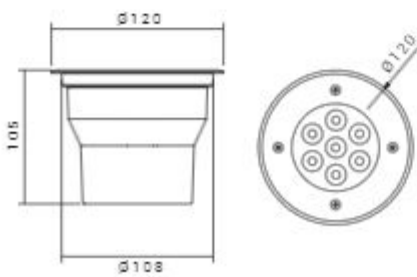

bridgelux

- 30,000h
- LED Core
- CRI > 70
- 7W
- No Flicker
- IP 65
- 30°
- 685
- 24KV 50Hz
- Class I
- 770 umax