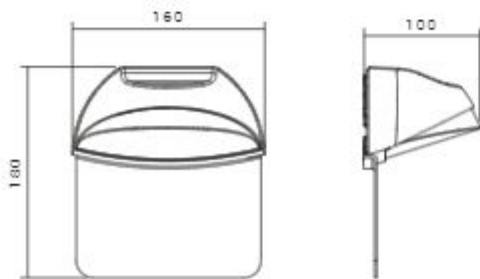

Wall Lights

Wall Lights

www.shoaco.com

SH-4105

- No Flicker
- 440
- 360 Lumens
- CRI > 80
- 6W
- IP 54
- Max. Temp. 2000K
- 230V 50Hz
- Class I