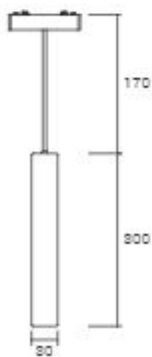

1000MM/2000MM

- 48V
- CRI > 90
- OSRAM LED
- IP20
- Dim 1000-4000K
- Class I
- 3000lm