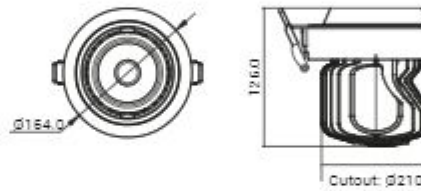

COB Downlights

Downlights

3276
LUMENS

6480
LUMENS

9774
LUMENS

bridgelux

www.shoaco.com