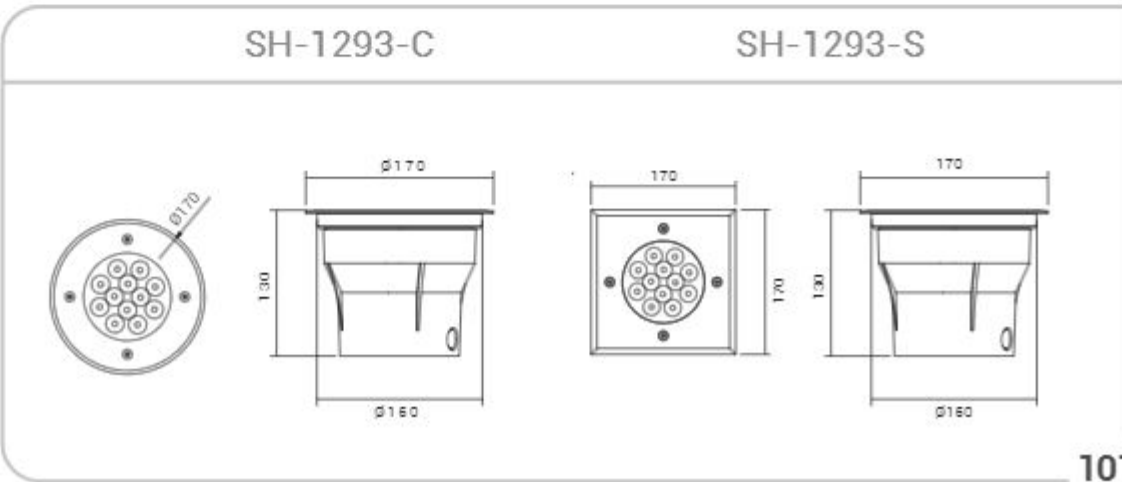

Inground Lights

Inground Lights

www.shoaco.com

bridgelux

- LED Chip
- 30,000h
- 1312
- 12W
- CRI > 70
- 1320 LUMENS
- 30°
- IP 65
- RGB
- Class I
- 240V 50/60Hz