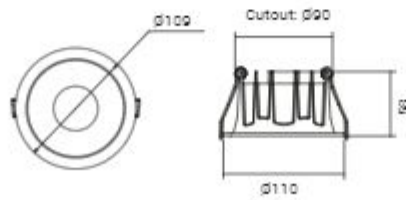

COB Downlights

Downlights

www.shoaco.com

SH-53-15W

SH-53-30W

CRI > 80