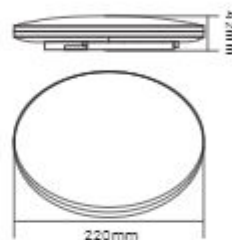

SH-1115-50W

SH-1115-36W

SH-1115-24W

SH-1115-18W

SH-1075-50W

SH-1075-18W

SH-1115S-18W

Waterproof Ceiling Lights