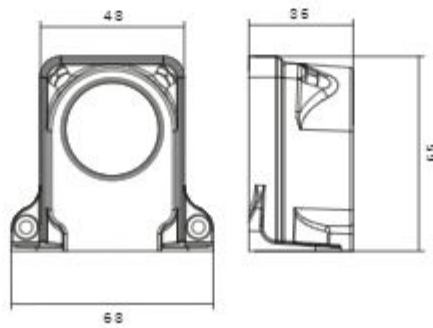

bridgelux

- LED Chip
- 25,000h
- No Flicker
- CRI > 70
- 1W
- IP 65
- 15°
- 280V
- 80 LMING