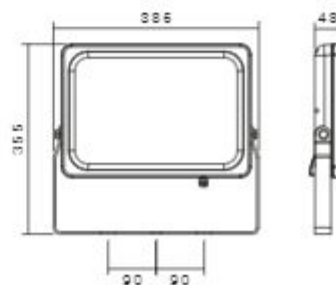

Slim Flood Lights

Flood Lights

www.shoaco.com