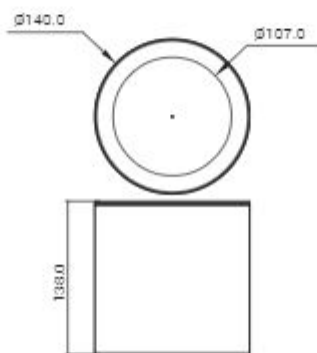

Ceiling Lights

Ceiling Lights

www.shoaco.com

44°
17200 LUMENS
20W

45°
3480 LUMENS
40W

bridgelux.

IP 20
CRI > 80
50,000h

4000K
3000K
240V
50/60Hz