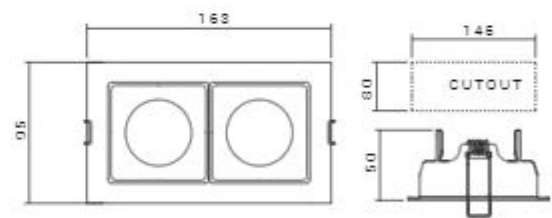

Downlight Frames

Downlights

www.shoaco.com

SH-6202