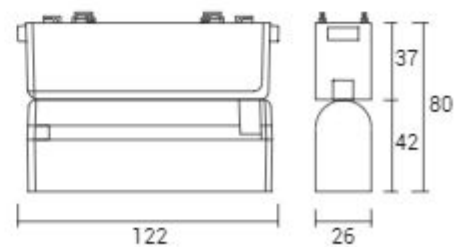

Ultra-Thin Magnetic Lights

Magnetic Lights

www.shoaco.com

540 LUMENS

6W

1080 LUMENS

12W

SH-MG-03-Multi-12W

SH-MG-03-Multi-6W