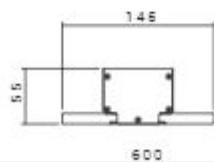

Wall Lights

Wall Lights

www.shoaco.com