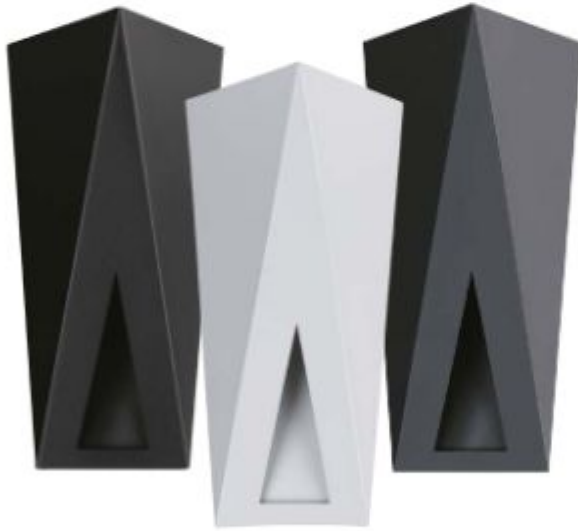

Wall Lights

Wall Lights