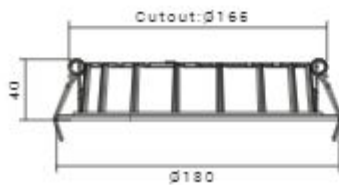

SH-8020-30W