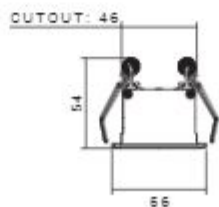

Order Quantity: nx25cm

- 100°
- IP40
- No Flicker
- 2700 L/M
- 36 W/M
- Dim 4000K
- CRI > 80
- Dim 3000K
- 1000
- Class I
- 220V