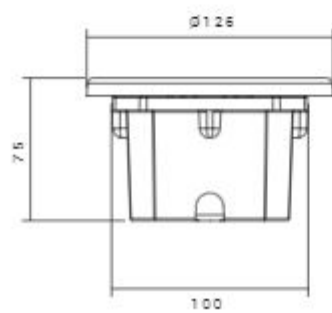

6 Walk Lights

Walk Lights

SH-AD1000-I

SH-AD1000-F

- CREE**
- No Flicker
- 50 LMWDC
- 60°
- CRI > 80
- 3W
- IP 65
- 3000K
- 280V 50/60Hz
- Class I

Walk Lights

Walk Lights

www.shoaco.com