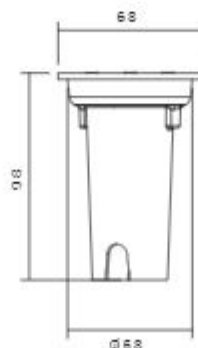

bridgelux

- 30,000h
- LED Chip
- No Flicker
- CRI > 70
- 1W
- 202
- IP 66
- 15°
- 90 LUMENS
- 240V 50/60Hz
- Class I
- 100V