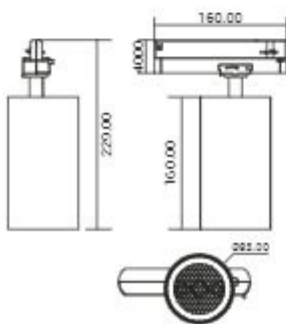

14 Ceiling Lights

Track Lights

Track-1M
Track-2M

Accessories

SH-DL437-30W

SH-DL436-20W

SH-DL439-10W

bridgelux.