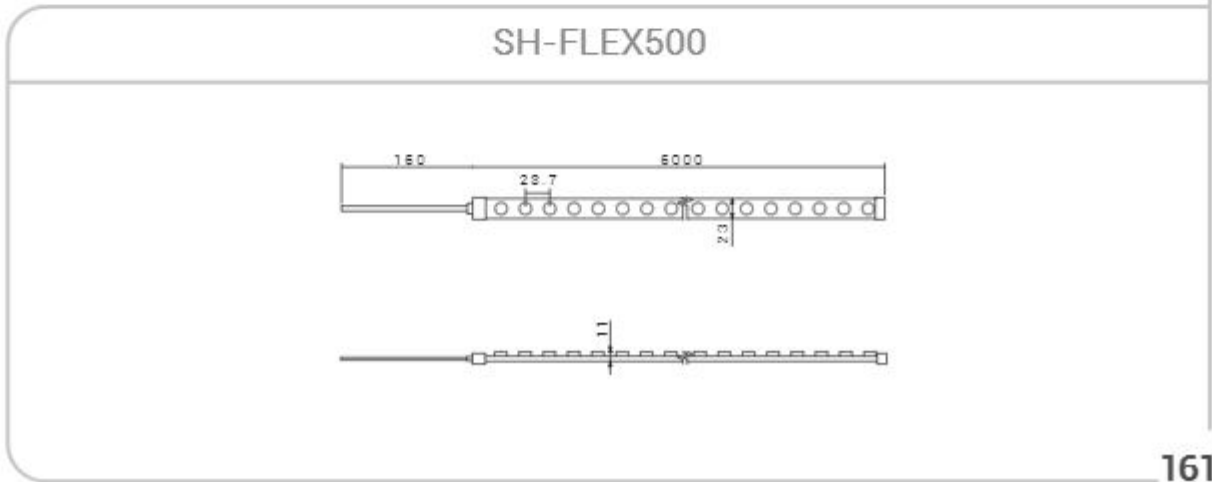

SH-FLEX500-RGB

SPI IC No: SM16714P

- 25° Beam Angle
- RGB Color
- 500 Lumens
- 14W / M Power
- IP 67 Waterproof
- 166.7MM Length
- 5V Voltage
- SM Mounting

Wallwasher Strip

Rope Lights

www.shoaco.com

- 2600 LUMENS
- 20W /M
- 25°
- CRi > 80
- IP 67
- 166.7MM
- 2in (50.8MM) 4000K
- 5M
- 3000K
- 50V
- 1900K