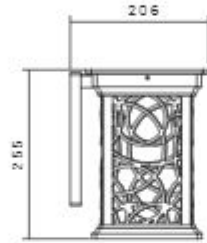

Floral Modern Classic

SH-1732