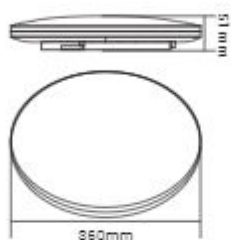

SH-1115-50W

SH-1115-36W

SH-1115-24W

SH-1115-18W

SH-1075-50W

SH-1075-18W

SH-1115S-18W

Waterproof Ceiling Lights