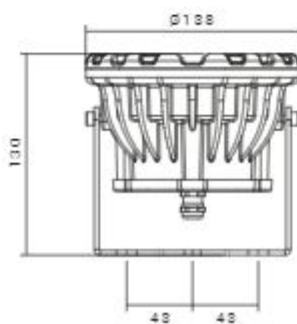

bridgelux.

Outdoor LED Spotlights

90
LUMENS

1W

No
Flicker

Cr
202

SH-1010

bridgelux.