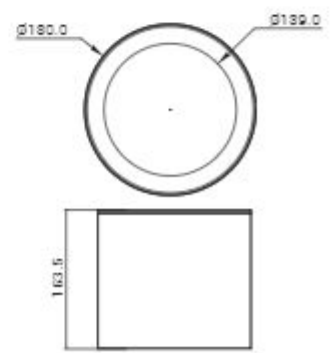

Ceiling Lights

Ceiling Lights

www.shoaco.com

44°
17200 LUMENS
20W

45°
3480 LUMENS
40W

bridgelux.

IP 20
CRI > 80
50,000h

4000K
3000K
240V
50/60Hz