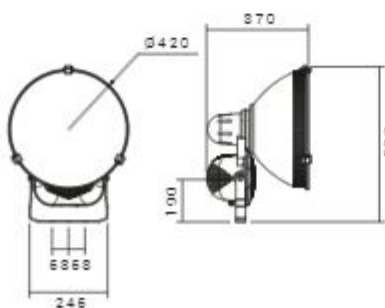

SH-2X250

SH-1000G

400W
250W
8485

2x400W
1000W
12100

SH-2110

SH-2015

High bay lights are crucial for providing sufficient and uniform lighting in large indoor spaces such as warehouses, factories, and gymnasiums, improving visibility and safety for workers and visitors. Their high output and energy efficiency help reduce operational costs and create a productive and well-lit environment for various industrial and commercial activities.