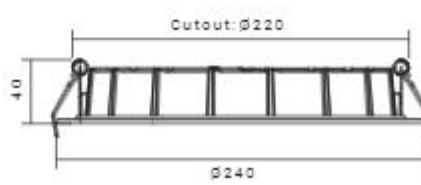

- 120°
- Depth 6000K
- IP43
- Dim. 4000K
- CRI-80
- No Flicker
- 3000K
- Class I
- 220V