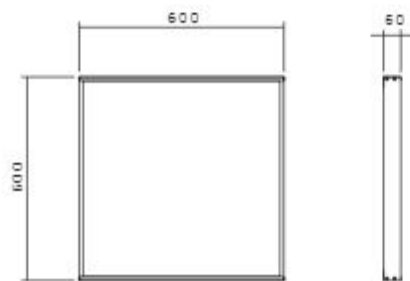

Pendant

Mount Ceiling

Panel Lights

www.shoaco.com

54W

40W

SH-60x60-54W

SH-60x60-40W