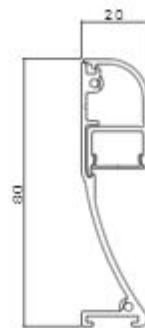

www.shoaco.com

Baseboard Lights

Wall Lights

www.shoaco.com

SH-1820

Order Quantity: nx300cm

Mirror lights are essential for providing even and flattering illumination for tasks like applying makeup or grooming. They can also enhance the aesthetics of a space, adding a touch of elegance and sophistication to a room's decor.