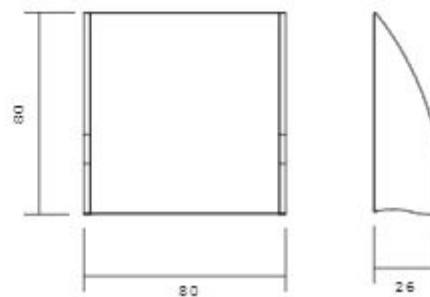

- No Flicker
- 112
- 3W
- CRI > 80
- 3000K
- IP 54
- Class I
- 220V 50Hz