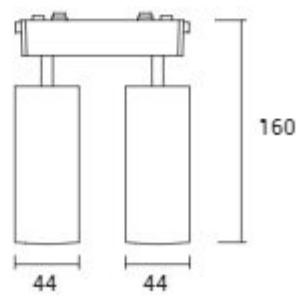

Ultra-Thin Magnetic Lights

Magnetic Lights

www.shoaco.com

810 LUMENS

9W

1620 LUMENS

18W

1620 LUMENS

2x9W

SH-MG-04-9w-TR

SH-MG-04-18w-TR

SH-MG-04-2x9w-TR