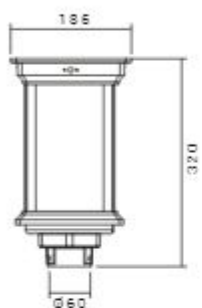

Modern Classic

SH-1631