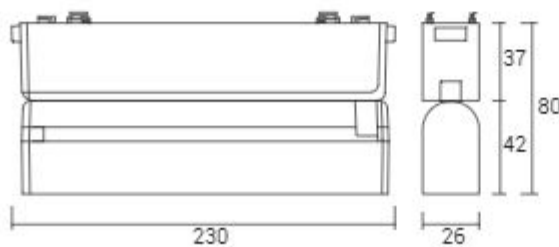

Ultra-Thin Magnetic Lights

Magnetic Lights

www.shoaco.com

540 LUMENS

6W

1080 LUMENS

12W

SH-MG-03-Multi-12W

SH-MG-03-Multi-6W