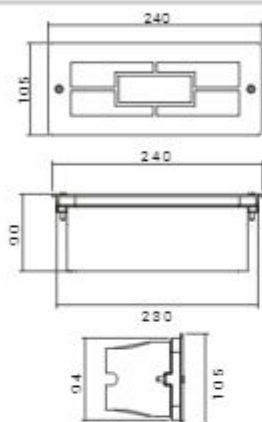

Walk Lights

Walk Lights

www.shoaco.com