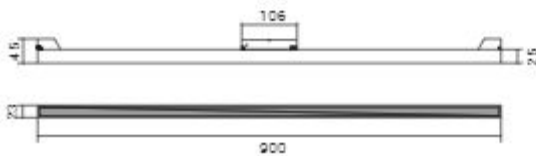

30W

SH-MF30-2M