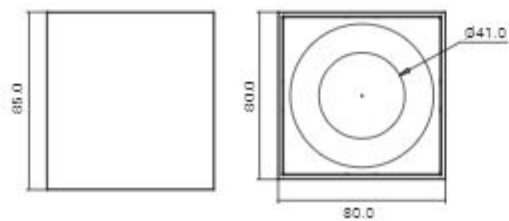

SH-ML10021S-42W

Ø500.0
Ø444.0

50.0

SAMSUNG

Ceiling Lights

SH-1012F-12W

SH-1006F-6W

bridgelux.