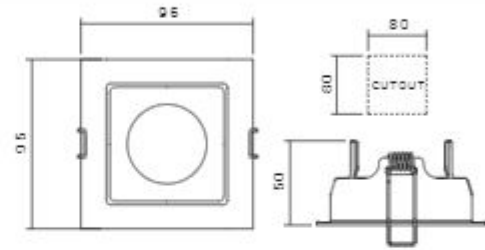

Downlight Frames

Downlights

www.shoaco.com

SH-6201