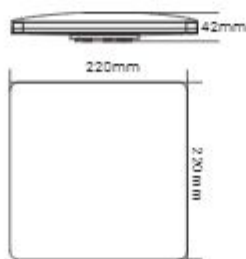

SH-1115-50W

SH-1115-36W

SH-1115-24W

SH-1115-18W

SH-1075-50W

SH-1075-18W

SH-1115S-18W

Waterproof Ceiling Lights