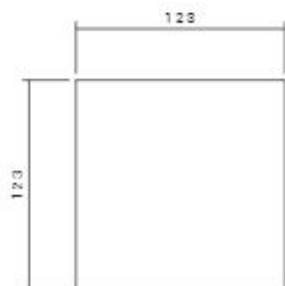

8 Wall Lights

Wall Lights

Wall Lights

www.shoaco.com

SH-803

- No Flicker
- 10W
- 840
- IP 65
- 3000K
- 240V 50/60Hz
- Class I

Wall Lights

Wall Lights