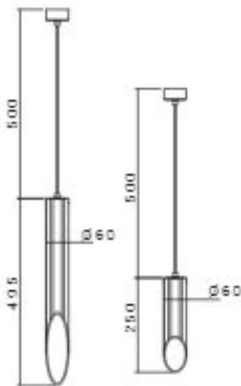

Pendant & Ceiling Lights

SH-2606S

SH-2605S

SH-2606

SH-2605

-  GU10
-  6000K
-  7W
-  4000K
-  CRI>80
-  3000K
-  No Flicker
-  Class I
-  220V 50Hz

Ceiling Light

Ceiling Lights