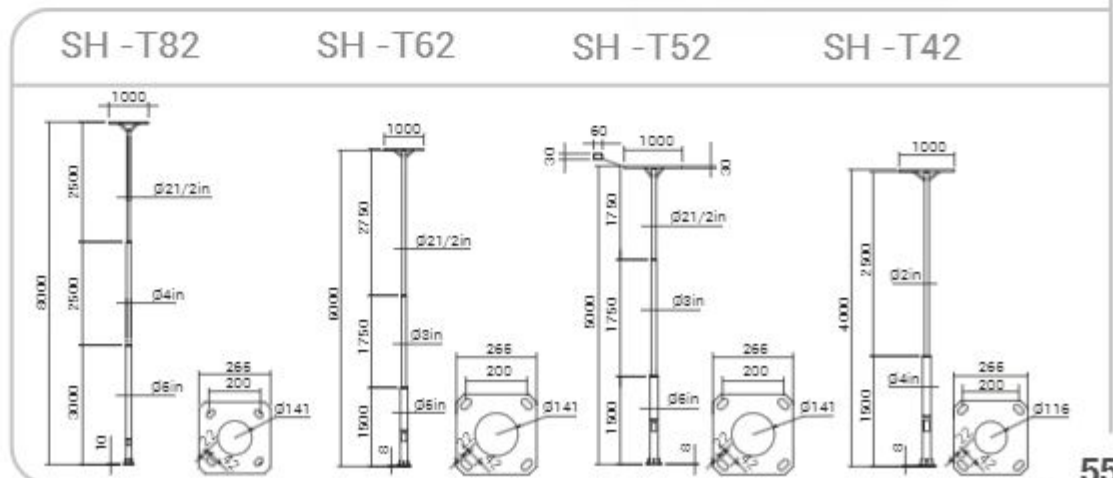

SH-AB41

SH-7150-50W

SH-7250-100W

SH-7350-150W

SH-4730-60W SH-4730-110W SH-4730-170W

SH-4730-220W SH-4730-280W SH-4730-340W

S7

2700 LUMENS