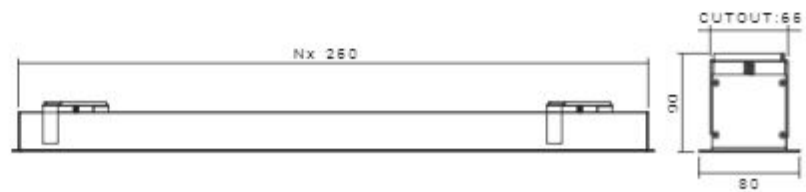

- 120°
- 36 W/M
- 2520 L/M
- 1500lm
- IP 4K
- CRI > 80
- Dim 3000K
- No Flicker
- Dim 4000K
- 500V
- Class I