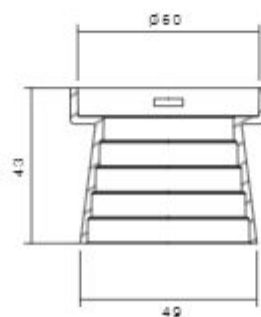

Darklight Reflector

Downlights

www.shoaco.com

- Easy installation on most frame.
- Anti - glare

SH-916D

ABS