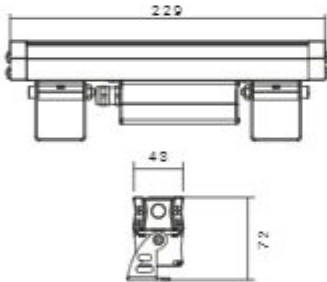

1580

24W

SH-1395-6LED

SH-1395-24LED

1350 LUMENS

938

12W

2600 LUMENS