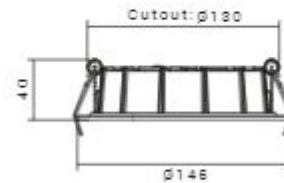

SH-6020-20W