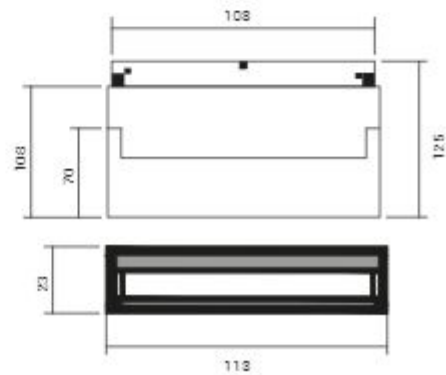

SH-MFA6-2M