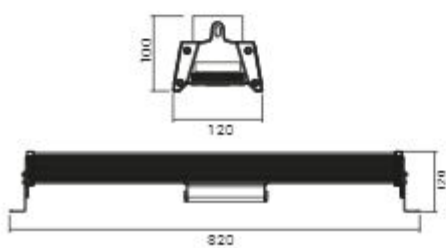

Supernova

14600
LUMENS

110W

2600

SH-4731M-110W

22600
LUMENS

170W

3600

29000
LUMENS

220W

4700

- No Flicker
- 30°
- CR>70
- 60°
- IP 66
- 90°
- 2000K
- Daylight 5000K
- 240V 50Hz
- Class I