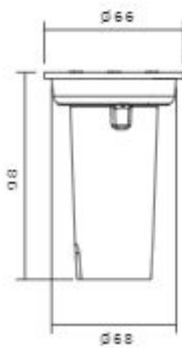

bridgelux

- 30,000h
- LED Chip
- No Flicker
- CRI > 70
- 1W
- 202
- IP 66
- 15°
- 90 LUMENS
- 240V 50/60Hz
- Class I
- 100V