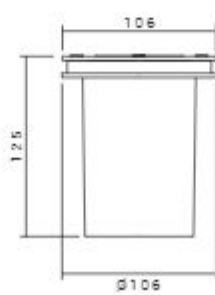

Inground Lights

Inground Lights

www.shoaco.com

SH-2003-14C

SH-2003-14S