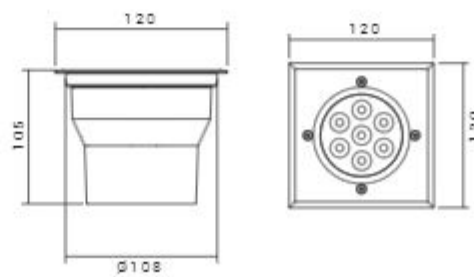

Inground Lights

Inground Lights

www.shoaco.com

bridgelux

- 30,000h
- LED Core
- CRI > 70
- 7W
- No Flicker
- IP 65
- 30°
- 685
- 24KV 50Hz
- Class I
- 770 umax