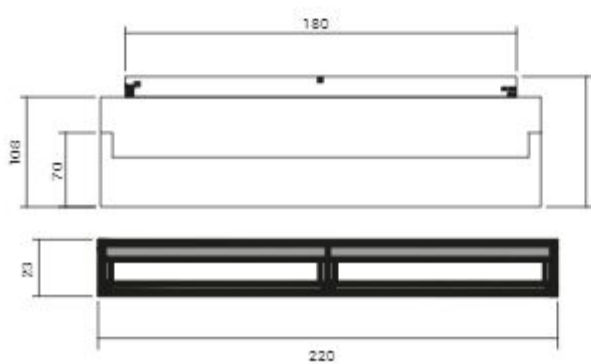

SH-MFA12-2M