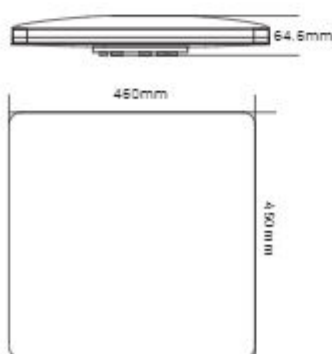

SH-1115-50W

SH-1115-36W

SH-1115-24W

SH-1115-18W

SH-1075-50W

SH-1075-18W

SH-1115S-18W

Waterproof Ceiling Lights