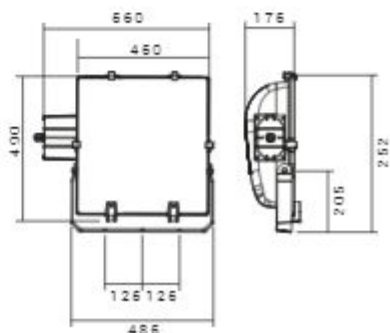

SH-2X250

SH-1000G

400W
250W
8485

2x400W
1000W
12100

SH-2110

SH-2015

High bay lights are crucial for providing sufficient and uniform lighting in large indoor spaces such as warehouses, factories, and gymnasiums, improving visibility and safety for workers and visitors. Their high output and energy efficiency help reduce operational costs and create a productive and well-lit environment for various industrial and commercial activities.