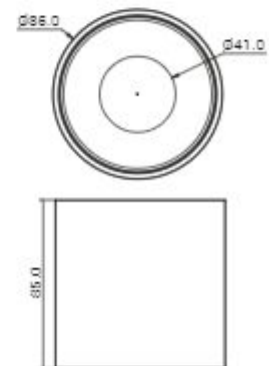

SH-ML1012R-12W