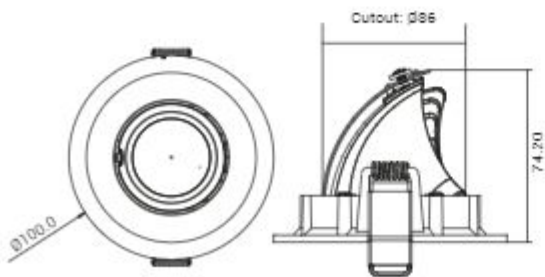

SH-AL930-8W

bridgelux.