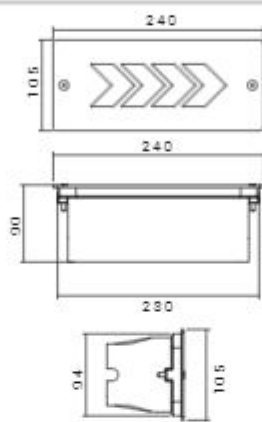

Walk Lights

Walk Lights

www.shoaco.com