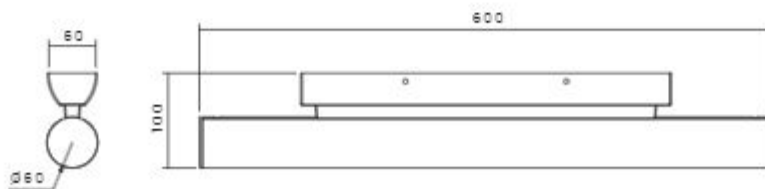

- No Flicker
- CRI > 80
- IP-4X
- Class II
- 645
- Dim. 15W 4000K
- 200V 50Hz