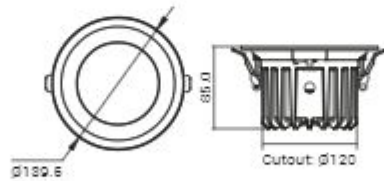

SH-AL4029-15W

3600 LUMENS