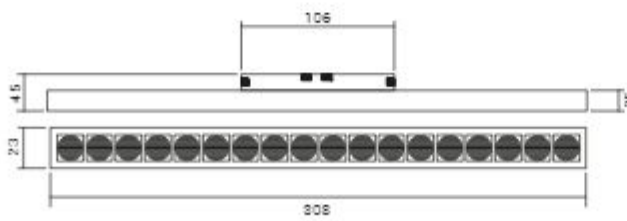

SH-MT25-2M

Magnetic Lights

18W

12W

SH-MG18-2M

SH-MG12-2M

Magnetic Lights

Magnetic Lights