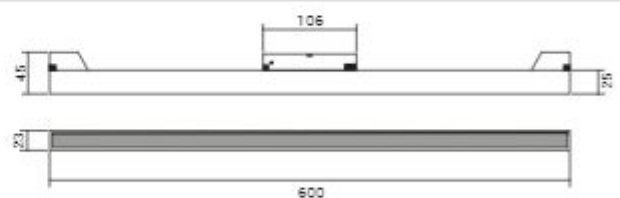

Magnetic Lights

Magnetic Lights

www.shoaco.com

10W

SH-MF10-2M

20W

SH-MF20-2M

30W