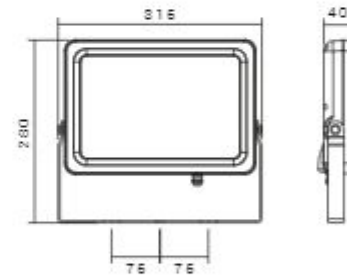

SH-5730-30W