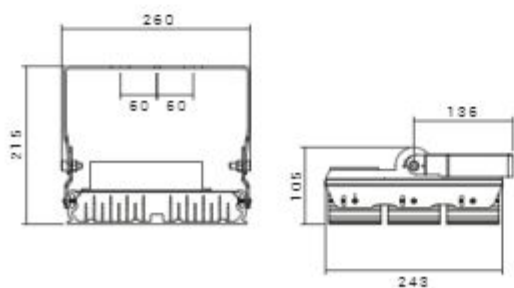

Supernova

7500
LUMENS

60W

1500

13750
LUMENS

110W

2500

21000
LUMENS

170W

3600

28000
LUMENS

220W

4700