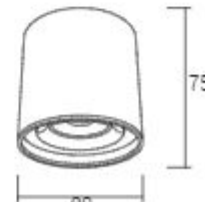

Ultra-Thin Magnetic Lights

Magnetic Lights

www.shoaco.com

SH-MG-04-3x2W

SH-MG-04-C-ADJ-80

SH-MG-04-C-80

122

55

26

75

80

75

80