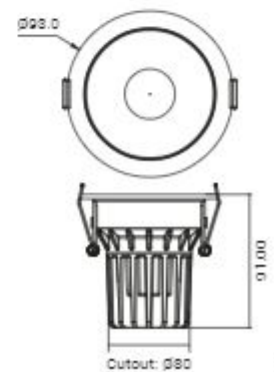

Downlights

Downlights

www.shoaco.com

5W

SH-10A-01

Cutout: 55*55

15W

SH-10A-03