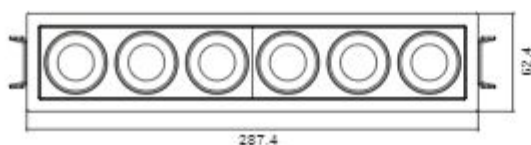

30W

SH-10A-06