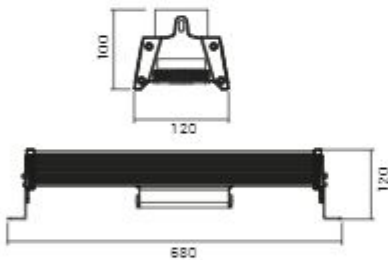

Supernova

14600
LUMENS

110W

2600

SH-4731M-110W

22600
LUMENS

170W

3600