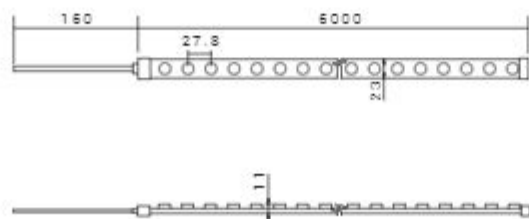

SPI IC No: SM16714P

- 25° Beam Angle
- RGB Color
- 500 Lumens
- 14W / M Power
- IP 67 Waterproof
- 166.7MM Length
- 5V Voltage
- SM Mounting