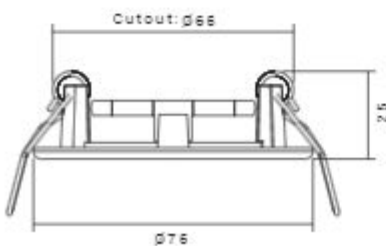

Downlight Frames

Downlights

www.shoaco.com

SH-1029