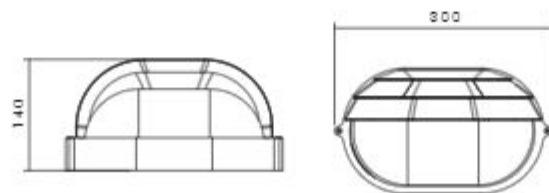

Wall Lights

www.shoaco.com

SH-6630-24W

SH-6630-48W

Wall Lights

Wall Lights

www.shoaco.com

SH-2622