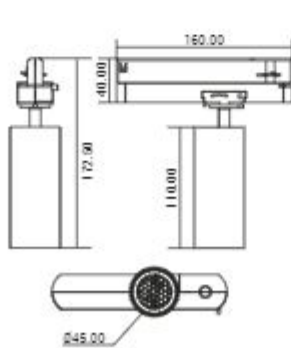

Track Lights

Track-1M
Track-2M

Accessories

900
LMINS

1920
LMINS

2910
LMINS

SH-DL439-10W

SH-DL436-20W

SH-DL437-30W

bridgelux