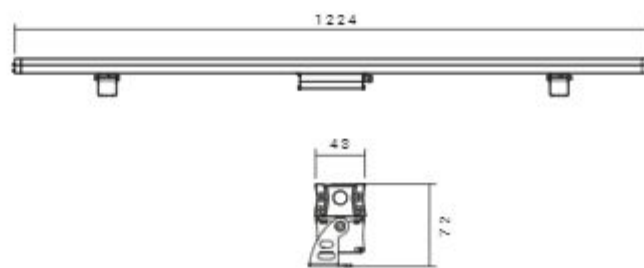

SH-1395-36LED