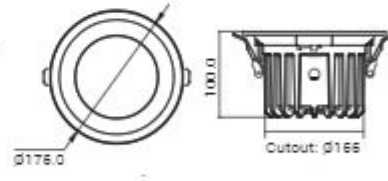

SH-AL5029-30W

3600 LUMENS