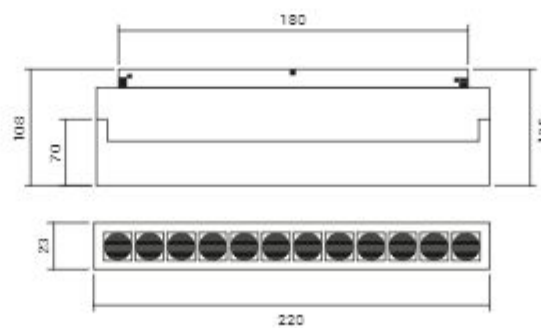

www.shoaco.com

6W

12W

SH-MGA6-2M SH-MGA12-2M

Magnetic Lights

Magnetic Lights

www.shoaco.com

12W