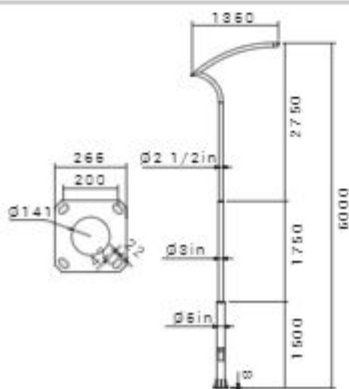

SH-7250-100W

SH-7350-150W