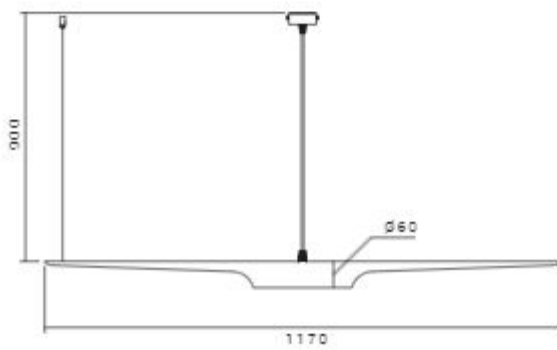

- 105°
- Design 6000K
- 14W
- Can. Dim. 4000K
- CRi>80
- No Flicker
- Warm White 3000K
- 220V 50/60Hz
- Class I