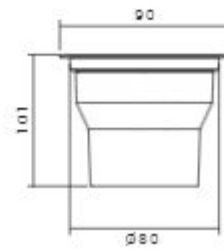

bridgelux

- No Flicker
- LED Core
- 30,000h
- 385
- 3W
- CRI > 70
- IP 66
- 30°
- 270 LUMENS
- 12V
- Class I
- 280V 1500lm