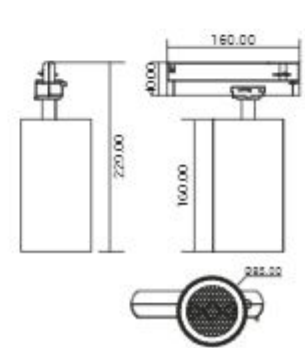

Track Lights

Track-1M
Track-2M

Accessories

900
LMINS

1920
LMINS

2910
LMINS

SH-DL439-10W

SH-DL436-20W

SH-DL437-30W

bridgelux