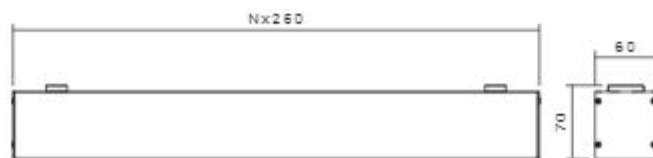

Order Quantity: nx50cm

- 120°
- 2520 L/M
- 36 W/M
- IP-4X
- 1500
- 3000K
- CRI > 80
- 4000K
- No Flicker
- Class I
- 280V 60Hz