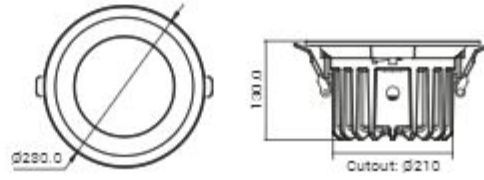

SH-AL8029-50W

bridgelux.