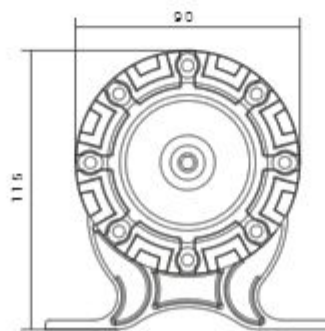

SH-1398-3W

CREE

Lawn Light

Big Spike Light Small Spike Light

SH-2507

Trick Light

www.shoaco.com

SH-360D