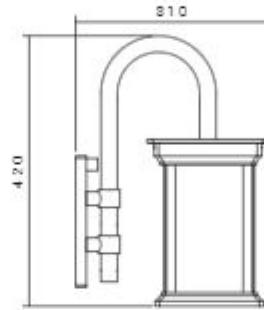

SH-1638 -Diamond